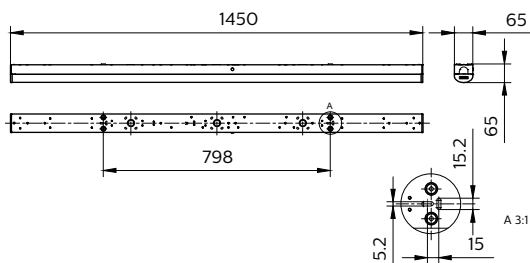

Versions

CoreLine batten All in L1200

CoreLine batten All in L1500

Abmessungsskizzen

CoreLine Lichtleiste

Produktdetails

CoreLine batten, BN126C, opening

CoreLine batten, BN126C, light-line creation