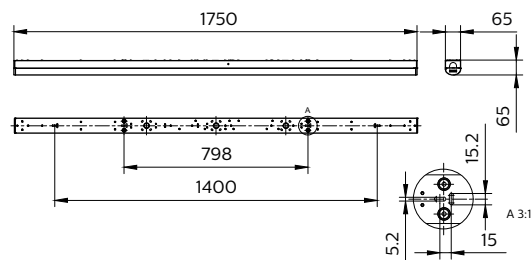

Versions

CoreLine batten All in L1200

CoreLine batten All in L1500

Abmessungsskizzen

CoreLine Lichtleiste

Produktdetails

CoreLine batten, BN126C, opening

CoreLine batten, BN126C, light-line creation