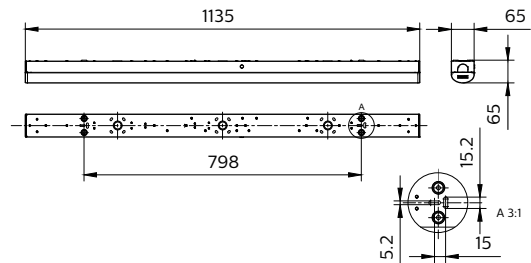

Versions

CoreLine batten All in L1200

CoreLine batten All in L1500

Abmessungsskizzen

CoreLine Lichtleiste

Produktdetails

CoreLine batten, BN126C, opening

CoreLine batten, BN126C, light-line creation