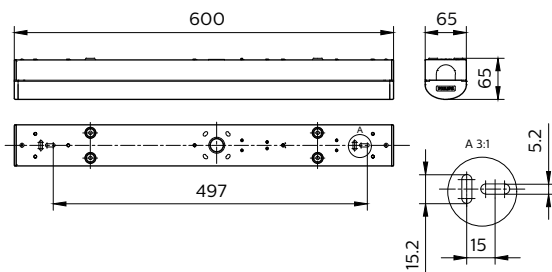

Versions

CoreLine batten All in L1200

CoreLine batten All in L1500

Abmessungsskizzen

CoreLine Lichtleiste

Produktdetails

CoreLine batten, BN126C, opening

CoreLine batten, BN126C, light-line creation