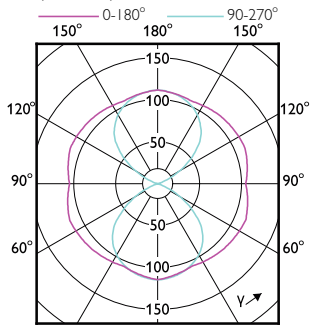

TrueForce Road LED SON-T E27/E40

(cd/1000lm) 0° 150° 0-180° 180° 90-270° 150°

(cd/1000lm) 0° 150° 0-180° 180° 90-270° 150°