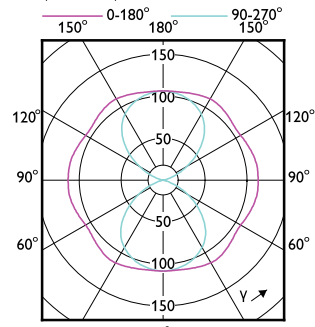

TrueForce Road LED SON-T E27/E40

(cd/1000lm) 0° 150° 0-180° 180° 90-270° 150°

(cd/1000lm) 0° 150° 0-180° 180° 90-270° 150°