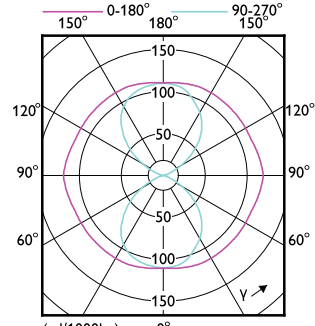

TrueForce Road LED SON-T E27/E40

(cd/1000lm) 0° 150° 0-180° 180° 90-270° 150°

(cd/1000lm) 0° 150° 0-180° 180° 90-270° 150°