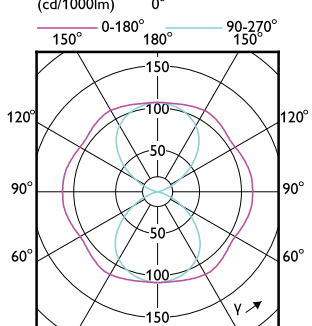

TrueForce Road LED SON-T E27/E40

(cd/1000lm) 0° 150° 0-180° 180° 90-270° 150°