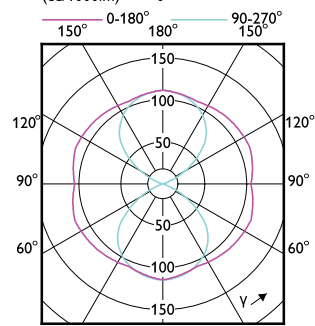

TrueForce Road LED SON-T E27/E40

(cd/1000lm) 0° 150° 0-180° 180° 90-270° 150°