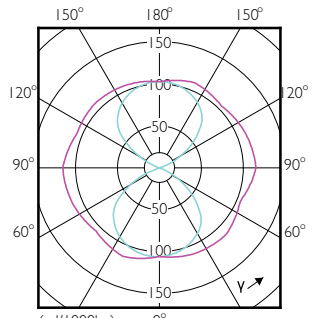

TrueForce Road LED SON-T E27/E40

(cd/1000lm) 0° 150° 0-180° 180° 90-270° 150°

(cd/1000lm) 0° 150° 0-180° 180° 90-270° 150°