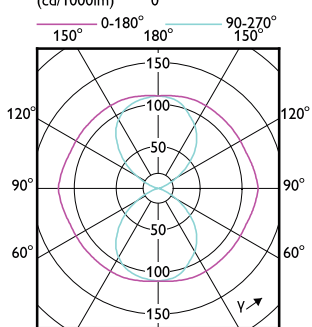

TrueForce Road LED SON-T E27/E40

(cd/1000lm) 0° 150° 0-180° 180° 90-270° 150°

(cd/1000lm) 0° 150° 0-180° 180° 90-270° 150°