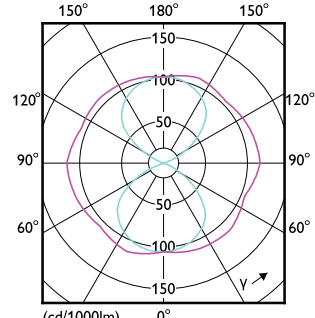

TrueForce Road LED SON-T E27/E40

(cd/1000lm) 0° 150° 0-180° 180° 90-270° 150°

(cd/1000lm) 0° 150° 0-180° 180° 90-270° 150°