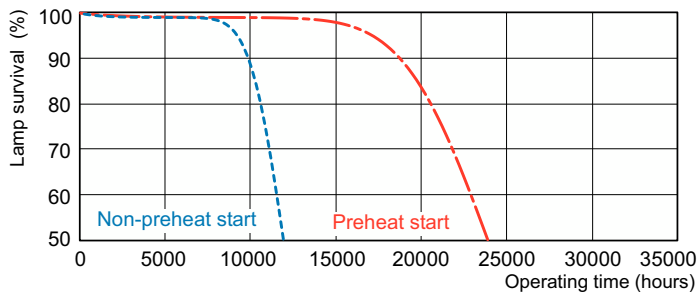

Lebensdauer

Life Expectancy Diagram - MASTER TL5 HE 14W/830 SLV/40