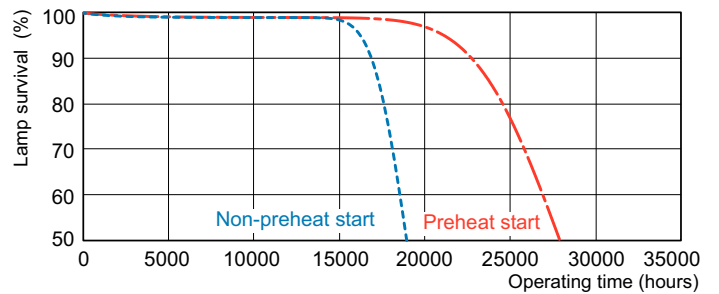

## Photometrische Daten

Spectral Power Distribution Colour - MASTER TL5 HE 14W/830 SLV/40

## Lebensdauer

Life Expectancy Diagram - MASTER TL5 HE 14W/830 SLV/40

Life Expectancy Diagram - MASTER TL5 HE 14W/830 SLV/40