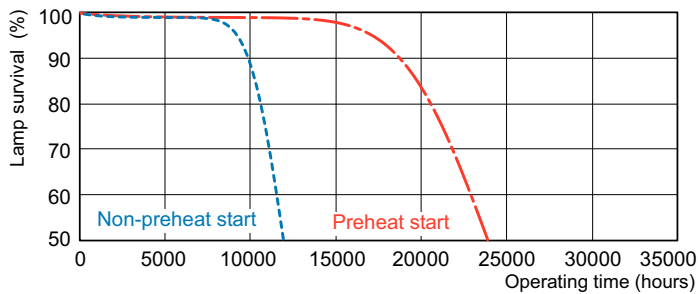

Abmessungsskizzen

Product	D (max)	A (max)	B (max)	B (min)	C (max)
MASTER TL5 HE 14W/840 SLV/40	17 mm	549,0 mm	556,1 mm	553,7 mm	563,2 mm

Photometrische Daten

Spectral Power Distribution Colour - MASTER TL5 HE 14W/840 SLV/40

Lebensdauer

Life Expectancy Diagram - MASTER TL5 HE 14W/840 SLV/40

Life Expectancy Diagram - MASTER TL5 HE 14W/840 SLV/40

MASTER TL5 HE

Lebensdauer

Lumen Maintenance Diagram - MASTER TL5 HE 14W/840 SLV/40