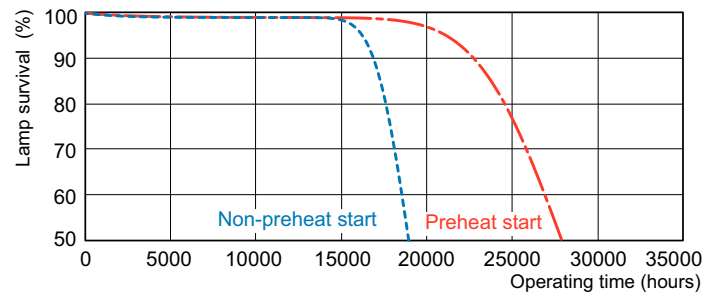

Life Expectancy Diagram - MASTER TL5 HE 14W/840 SLV/40