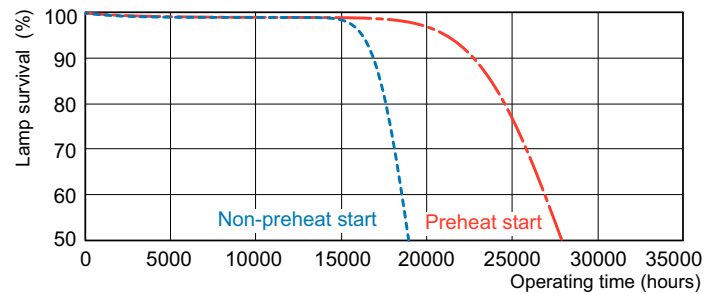

Life Expectancy Diagram - MASTER TL5 HE 21W/827 SLV/40