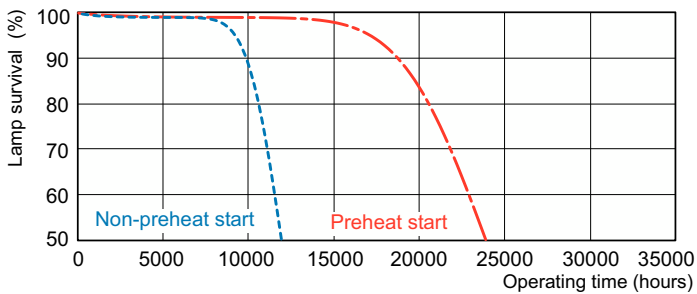

Lebensdauer

Life Expectancy Diagram - MASTER TL5 HE 21W/827 SLV/40