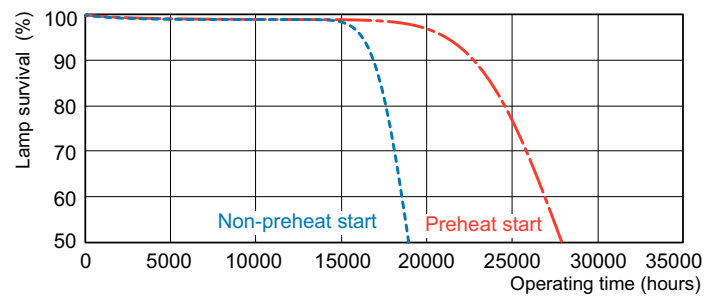

Life Expectancy Diagram - MASTER TL5 HE 35W/840 SLV/40