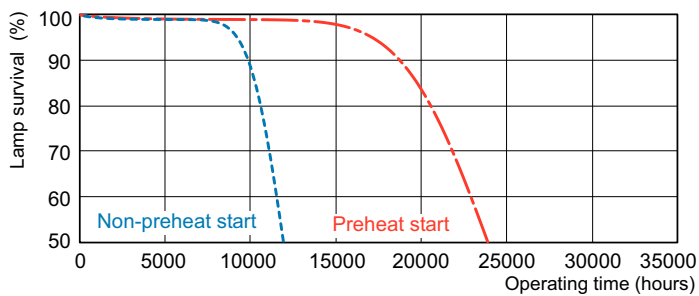

Lebensdauer

Life Expectancy Diagram - MASTER TL5 HE 35W/840 SLV/40