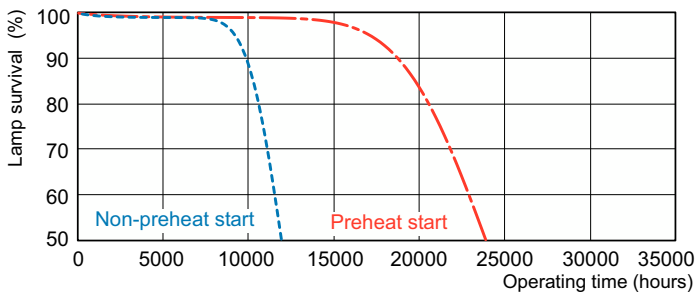

Lebensdauer

Life Expectancy Diagram - MASTER TL5 HE 35W/865 SLV/40