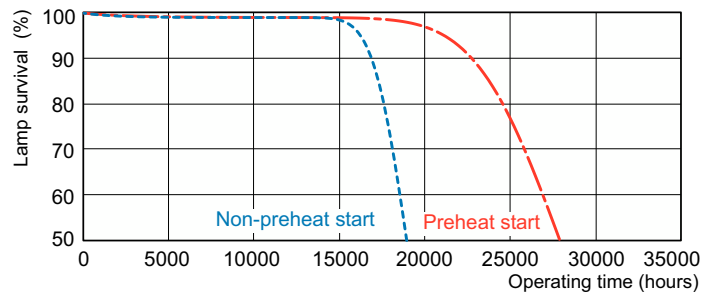

Life Expectancy Diagram - MASTER TL5 HE 35W/865 SLV/40