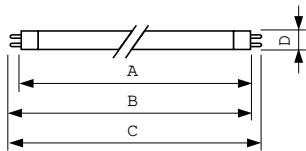

Abmessungsskizzen

Product	D (max)	A (max)	B (max)	B (min)	C (max)
MASTER TL5 HO Secura 54W/840 UNP/40	17 mm	1.149,0 mm	1.156,1 mm	1.153,7 mm	1.163,2 mm

Photometrische Daten

Spectral Power Distribution Colour - MASTER TL5 HO Secura 54W/840 UNP/40