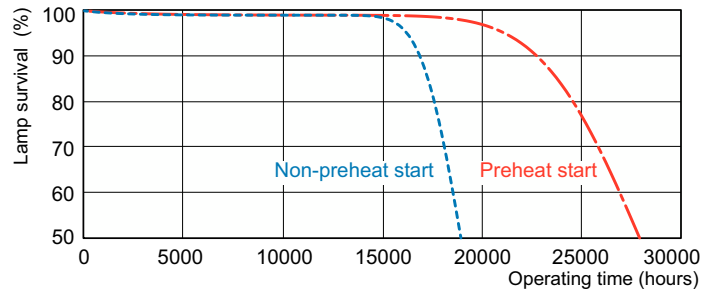

MASTER TL5 HO Secura

Lebensdauer

Life Expectancy Diagram - MASTER TL5 HO Secura 54W/840 UNP/40