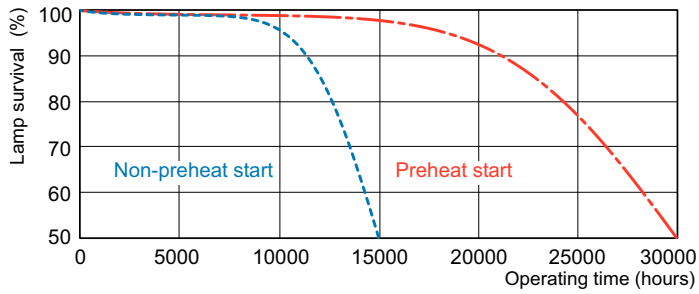

MASTER TL5 HO Secura

Lebensdauer

Life Expectancy Diagram - MASTER TL5 HO Secura 54W/840 UNP/40