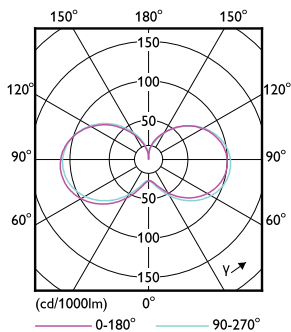

LED TForce Core PT 30-27W E27 others frosted 830 ND