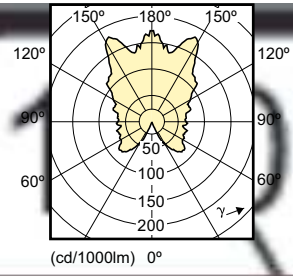

MASTER LED Kerzen-und Tropfenlampenform