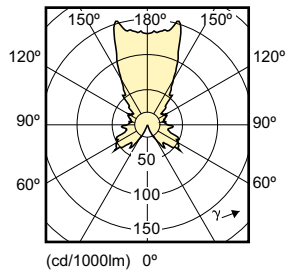

MASTER LED Kerzen-und Tropfenlampenform