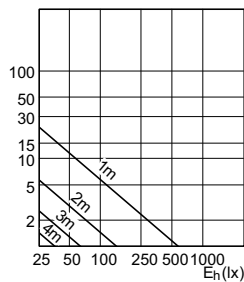

Accent Diagrams

LED Lamps, CorePro LEDspotMV 4.6-50W GU10
PAR16 827 355lm 36D

LED Lamps, CorePro LEDspotMV 3.5-35W GU10
PAR16 827 255lm 36D

CorePro LEDspotMV 35W GU10 830 36D CLA