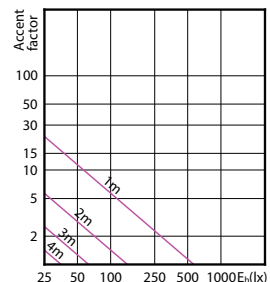

Accent Diagrams

LED Lamps, CorePro LEDspotMV 4.6-50W GU10
PAR16 827 355lm 36D

LED Lamps, CorePro LEDspotMV 3.5-35W GU10
PAR16 827 255lm 36D

CorePro LEDspotMV 35W GU10 830 36D CLA