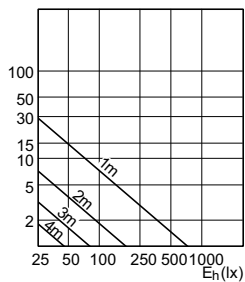

Accent Diagrams

LED Lamps, CorePro LEDspotMV 4.6-50W GU10
PAR16 827 355lm 36D

LED Lamps, CorePro LEDspotMV 3.5-35W GU10
PAR16 827 255lm 36D

CorePro LEDspotMV 35W GU10 830 36D CLA