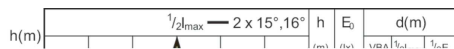

LEDspotMV 35W-50W GU10 827 36D D