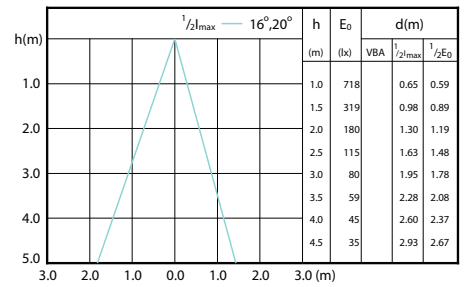

LEDspotMV 5.5W-50W GU10 827 36D

Beam Diagrams

LED Lamps, CorePro LEDspotMV 4.6-50W GU10 PAR16 827 355lm 36D

LED Lamps, CorePro LEDspotMV 3.5-35W GU10 PAR16 827 255lm 36D

CorePro LEDspotMV 35W GU10 830 36D CLA