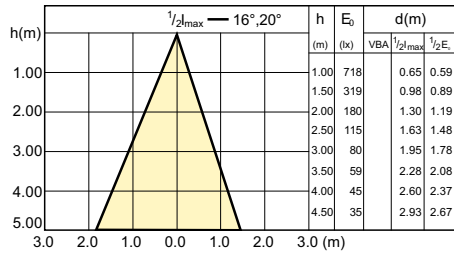

Beam Diagrams

LED Lamps, CorePro LEDspotMV 4.6-50W GU10 PAR16 827 355lm 36D