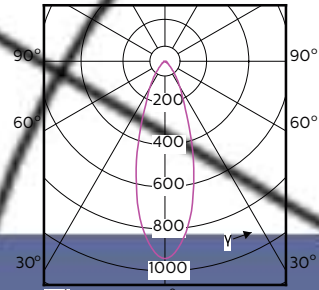

MASTER LEDspot GU10 ExpertColor

120°

180°

(cd) 0° 120° 180° 120°

(cd) 0°

MASTER LEDspot GU10 ExpertColor

Accent Diagrams

**MASTER LEDspot ExpertColor MV 35W GU10
927 25D**