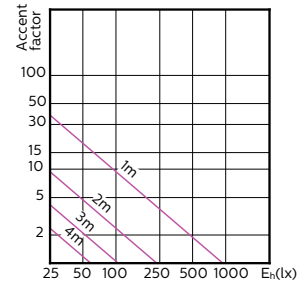

MASTER LEDspot GU10 ExpertColor

Accent Diagrams

MASTER LEDspot ExpertColor MV 50W GU10
927 36D

MASTER LEDspot ExpertColor MV 50W GU10
930 36D

MASTER LEDspot ExpertColor MV 50W GU10
940 36D

Beam Diagrams

MASTER LEDspot ExpertColor MV 35W GU10
927 25D