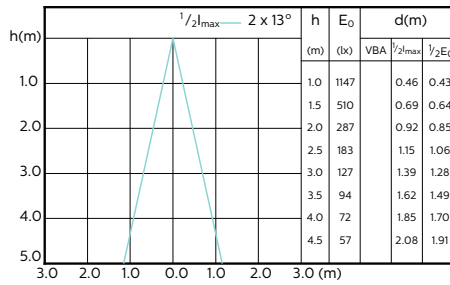

MASTER LEDspot GU10 ExpertColor

Beam Diagrams

**MASTER LEDspot ExpertColor MV 50W GU10
927 25D**

**MASTER LEDspot ExpertColor MV 50W GU10
930 25D**

**MASTER LEDspot ExpertColor MV 50W GU10
940 25D**

**MASTER LEDspot ExpertColor MV 50W GU10
927 36D**