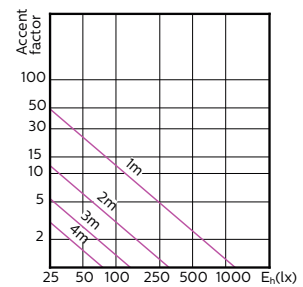

**MASTER LEDspot ExpertColor MV 50W GU10
940 25D**