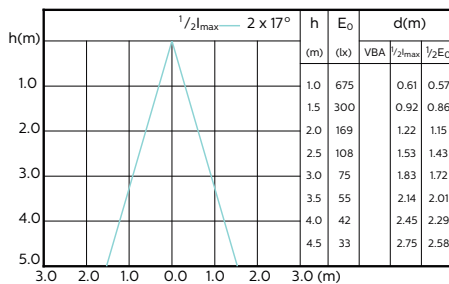

MASTER LEDspot ExpertColor MV 35W GU10
930 36D