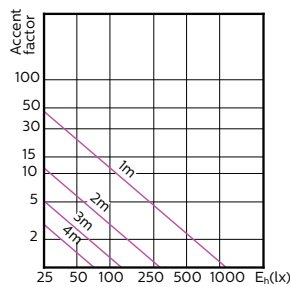

**MASTER LEDspot ExpertColor MV 50W GU10
930 25D**