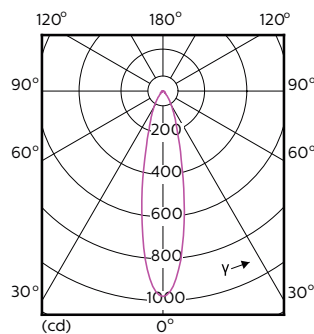

Order Code	Full Product Name	Ausstrahlungswinkel (nom.)	Ähnlichste		Lichtstrom (nom.)
			Farbcode	Farbtemperatur (nom.)	
70763000	MASTER LED ExpertColor 5.5-50W GU10 930 25D	25°	930	3000 K	375 lm
70765400	MASTER LED ExpertColor 5.5-50W GU10 940 25D	25°	940	4000 K	400 lm
70767800	MASTER LED ExpertColor 5.5-50W GU10 927 36D	36°	927	2700 K	355 lm
70769200	MASTER LED ExpertColor 5.5-50W GU10 930 36D	36°	930	3000 K	375 lm
70771500	MASTER LED ExpertColor 5.5-50W GU10 940 36D	36°	940	4000 K	400 lm

Lichttechnische Daten (2/2)

Order Code	Full Product Name	Lichtstärke (nom.)
70749400	MASTER LED ExpertColor 3.9-35W GU10 927 25D	700 cd
70751700	MASTER LED ExpertColor 3.9-35W GU10 930 25D	750 cd
70753100	MASTER LED ExpertColor 3.9-35W GU10 940 25D	800 cd
70755500	MASTER LED ExpertColor 3.9-35W GU10 927 36D	540 cd
70757900	MASTER LED ExpertColor 3.9-35W GU10 930 36D	560 cd
70759300	MASTER LED ExpertColor 3.9-35W GU10 940 36D	600 cd
70761600	MASTER LED ExpertColor 5.5-50W GU10 927 25D	1000 cd
70763000	MASTER LED ExpertColor 5.5-50W GU10 930 25D	1000 cd
70765400	MASTER LED ExpertColor 5.5-50W GU10 940 25D	1050 cd
70767800	MASTER LED ExpertColor 5.5-50W GU10 927 36D	800 cd
70769200	MASTER LED ExpertColor 5.5-50W GU10 930 36D	800 cd
70771500	MASTER LED ExpertColor 5.5-50W GU10 940 36D	800 cd