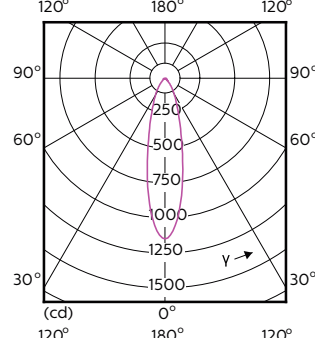

MASTER LEDspot GU10 ExpertColor