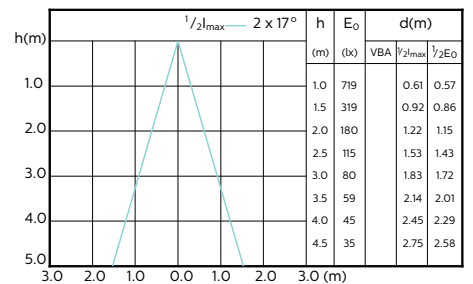

MASTER LEDspot ExpertColor MV 35W GU10
940 36D