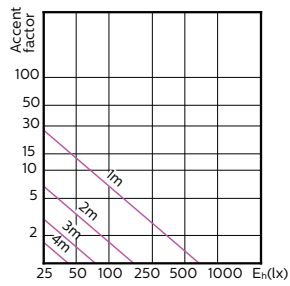

**MASTER LEDspot ExpertColor MV 35W GU10
930 36D**