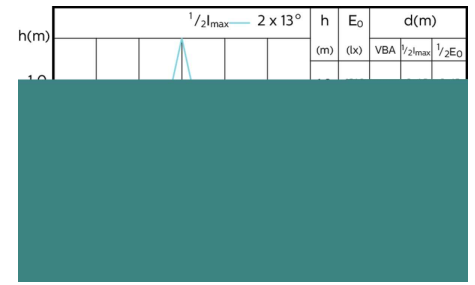

MASTER LEDspot GU10 ExpertColor

Beam Diagrams

**MASTER LEDspot ExpertColor MV 50W GU10
927 25D**

**MASTER LEDspot ExpertColor MV 50W GU10
930 25D**

**MASTER LEDspot ExpertColor MV 50W GU10
940 25D**

**MASTER LEDspot ExpertColor MV 50W GU10
927 36D**