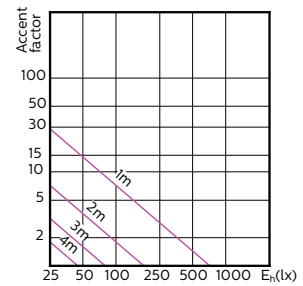

**MASTER LEDspot ExpertColor MV 35W GU10
940 36D**

**MASTER LEDspot ExpertColor MV 50W GU10
927 25D**