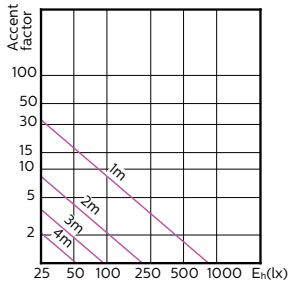

MASTER LEDspot GU10 ExpertColor

Accent Diagrams

MASTER LEDspot ExpertColor MV 50W GU10
927 36D

MASTER LEDspot ExpertColor MV 50W GU10
930 36D