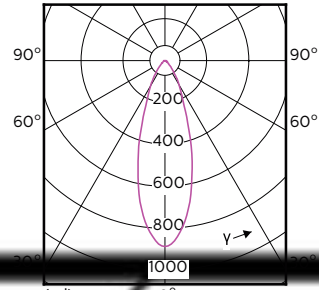

Lichttechnische Daten (2/2)

Order Code	Full Product Name	Lichtstärke (nom.)
70749400	MASTER LED ExpertColor 3.9-35W GU10 927 25D	700 cd
70751700	MASTER LED ExpertColor 3.9-35W GU10 930 25D	750 cd
70753100	MASTER LED ExpertColor 3.9-35W GU10 940 25D	800 cd
70755500	MASTER LED ExpertColor 3.9-35W GU10 927 36D	540 cd
70757900	MASTER LED ExpertColor 3.9-35W GU10 930 36D	560 cd
70759300	MASTER LED ExpertColor 3.9-35W GU10 940 36D	600 cd
70761600	MASTER LED ExpertColor 5.5-50W GU10 927 25D	1000 cd
70763000	MASTER LED ExpertColor 5.5-50W GU10 930 25D	1000 cd
70765400	MASTER LED ExpertColor 5.5-50W GU10 940 25D	1050 cd
70767800	MASTER LED ExpertColor 5.5-50W GU10 927 36D	800 cd
70769200	MASTER LED ExpertColor 5.5-50W GU10 930 36D	800 cd
70771500	MASTER LED ExpertColor 5.5-50W GU10 940 36D	800 cd

MASTER LEDspot GU10 ExpertColor

120°

180°

(cd) 0° 120° 180° 120°

(cd) 0°

MASTER LEDspot GU10 ExpertColor

Accent Diagrams

**MASTER LEDspot ExpertColor MV 35W GU10
927 25D**