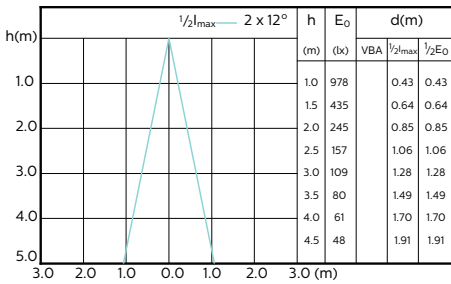

MASTER LEDspot GU10 ExpertColor

Accent Diagrams

MASTER LEDspot ExpertColor MV 50W GU10
927 36D

MASTER LEDspot ExpertColor MV 50W GU10
930 36D

MASTER LEDspot ExpertColor MV 50W GU10
940 36D

Beam Diagrams

MASTER LEDspot ExpertColor MV 35W GU10
927 25D