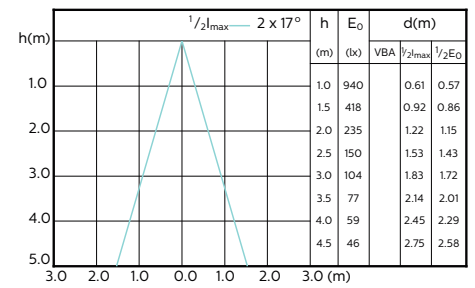

**MASTER LEDspot ExpertColor MV 50W GU10
940 36D**