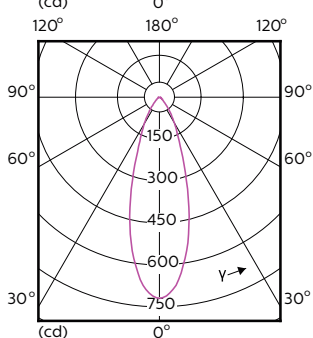

MASTER LEDspot GU10 ExpertColor