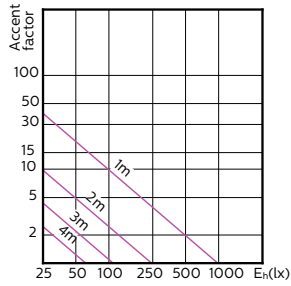

MASTER LEDspot GU10 ExpertColor

120°

180°

(cd) 0° 120° 180° 120°

(cd) 0°

MASTER LEDspot GU10 ExpertColor

Accent Diagrams

**MASTER LEDspot ExpertColor MV 35W GU10
927 25D**