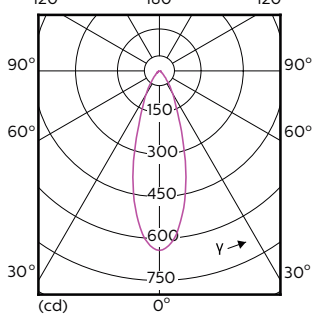

MASTER LEDspot GU10 ExpertColor