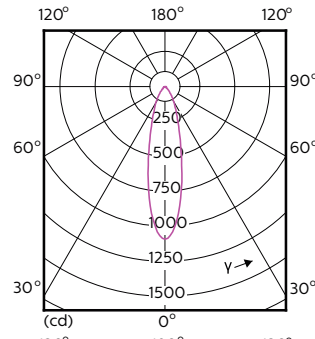

MASTER LEDspot GU10 ExpertColor