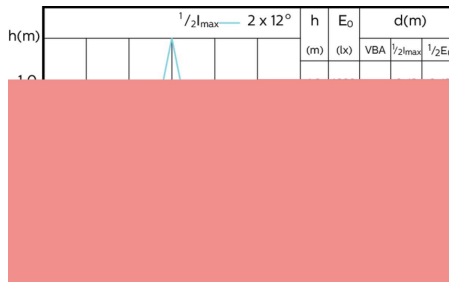

MASTER LEDspot GU10 ExpertColor

Accent Diagrams

MASTER LEDspot ExpertColor MV 50W GU10
927 36D

MASTER LEDspot ExpertColor MV 50W GU10
930 36D

MASTER LEDspot ExpertColor MV 50W GU10
940 36D

Beam Diagrams

MASTER LEDspot ExpertColor MV 35W GU10
927 25D