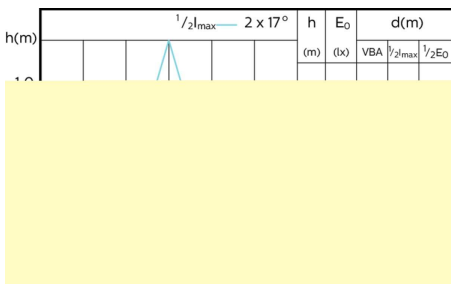

MASTER LEDspot ExpertColor MV 35W GU10
927 36D