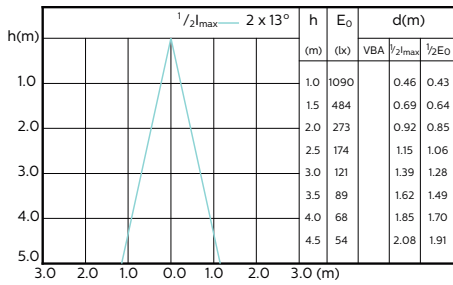

MASTER LEDspot GU10 ExpertColor

Beam Diagrams

**MASTER LEDspot ExpertColor MV 50W GU10
927 25D**

**MASTER LEDspot ExpertColor MV 50W GU10
930 25D**

**MASTER LEDspot ExpertColor MV 50W GU10
940 25D**

**MASTER LEDspot ExpertColor MV 50W GU10
927 36D**