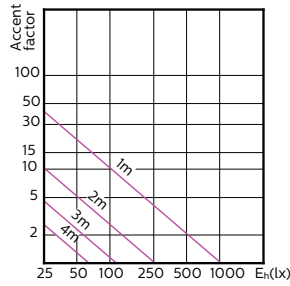

MASTER LEDspot GU10 ExpertColor

120°

180°

(cd) 0° 120° 180° 120°

(cd) 0°

MASTER LEDspot GU10 ExpertColor

Accent Diagrams

**MASTER LEDspot ExpertColor MV 35W GU10
927 25D**