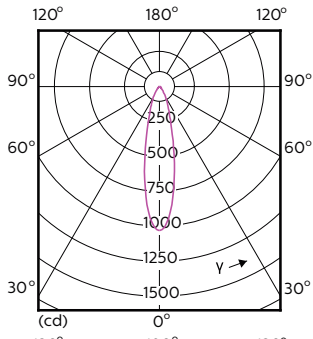

MASTER LEDspot GU10 ExpertColor