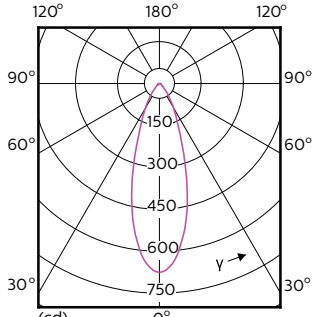

MASTER LEDspot GU10 ExpertColor