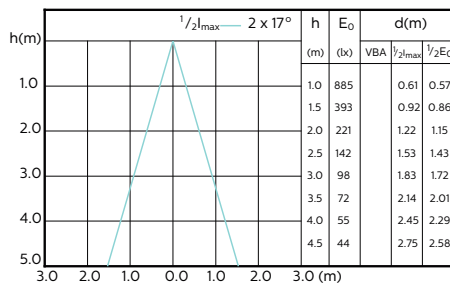

MASTER LEDspot GU10 ExpertColor

Beam Diagrams

**MASTER LEDspot ExpertColor MV 50W GU10
927 25D**

**MASTER LEDspot ExpertColor MV 50W GU10
930 25D**

**MASTER LEDspot ExpertColor MV 50W GU10
940 25D**

**MASTER LEDspot ExpertColor MV 50W GU10
927 36D**