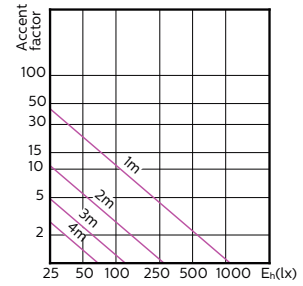

**MASTER LEDspot ExpertColor MV 35W GU10
940 25D**