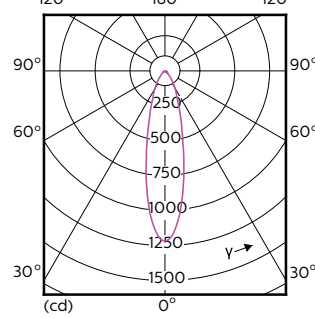

MASTER LEDspot GU10 ExpertColor