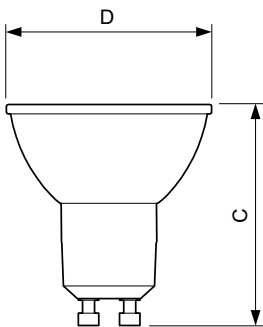

Versions

GU10 PAR 2 palce

Abmessungsskizzen

Product	D	C
MASTER LED ExpertColor 3.9-35W GU10 940 36D	50 mm	54 mm
MASTER LED ExpertColor 3.9-35W GU10 927 25D	50 mm	54 mm
MASTER LED ExpertColor 3.9-35W GU10 930 25D	50 mm	54 mm
MASTER LED ExpertColor 3.9-35W GU10 940 25D	50 mm	54 mm
MASTER LED ExpertColor 3.9-35W GU10 927 36D	50 mm	54 mm
MASTER LED ExpertColor 3.9-35W GU10 930 36D	50 mm	54 mm
MASTER LED ExpertColor 5.5-50W GU10 927 25D	50 mm	54 mm
MASTER LED ExpertColor 5.5-50W GU10 930 25D	50 mm	54 mm
MASTER LED ExpertColor 5.5-50W GU10 927 36D	50 mm	54 mm
MASTER LED ExpertColor 5.5-50W GU10 940 25D	50 mm	54 mm
MASTER LED ExpertColor 5.5-50W GU10 930 36D	50 mm	54 mm
MASTER LED ExpertColor 5.5-50W GU10 940 36D	50 mm	54 mm