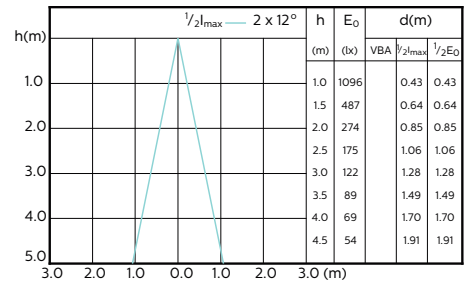

MASTER LEDspot ExpertColor MV 35W GU10
940 25D