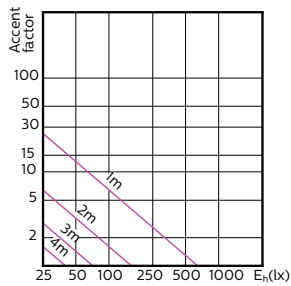

**MASTER LEDspot ExpertColor MV 35W GU10
927 36D**