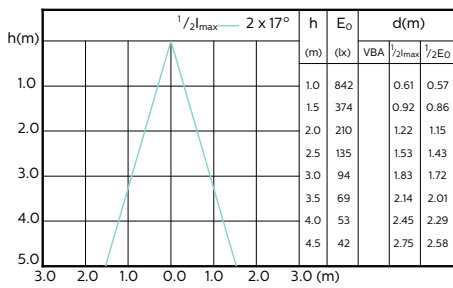

MASTER LEDspot GU10 ExpertColor

Beam Diagrams

**MASTER LEDspot ExpertColor MV 50W GU10
927 25D**

**MASTER LEDspot ExpertColor MV 50W GU10
930 25D**

**MASTER LEDspot ExpertColor MV 50W GU10
940 25D**

**MASTER LEDspot ExpertColor MV 50W GU10
927 36D**