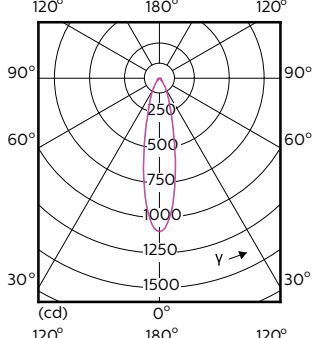

MASTER LEDspot GU10 ExpertColor