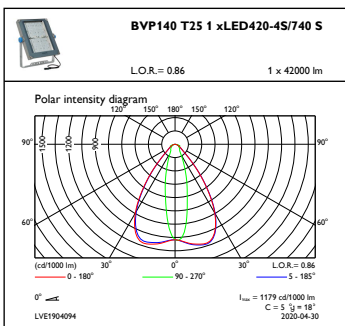

CoreLine tempo X-Large

Abmessungsskizzen

CoreLine Tempo BVP110/120/125/130/140

Photometrische Daten

OFPC1_BVP140T251xLED420-4S740S

OFCS1_BVP140T251xLED420-4S740S

OFPC1_BVP140T251xLED420-4S740S

OFCS1_BVP140T251xLED420-4S740S