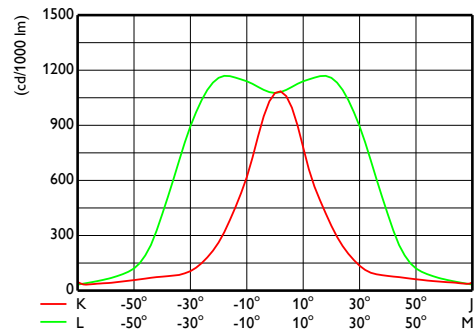

CoreLine tempo X-Large

Abmessungsskizzen

CoreLine Tempo BVP110/120/125/130/140

Photometrische Daten

OFPC1_BVP140T251xLED420-4S740S

OFCS1_BVP140T251xLED420-4S740S

OFPC1_BVP140T251xLED420-4S740S

OFCS1_BVP140T251xLED420-4S740S