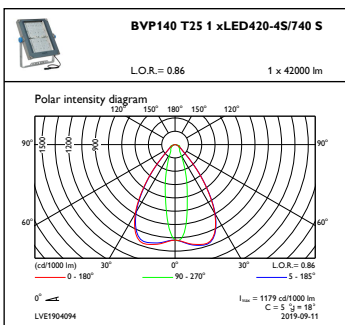

CoreLine tempo X-Large

Abmessungsskizzen

CoreLine Tempo BVP110/120/125/130/140

Photometrische Daten

OFPC1_BVP140T251xLED420-4S740S

OFCS1_BVP140T251xLED420-4S740S

OFPC1_BVP140T251xLED420-4S740S

OFCS1_BVP140T251xLED420-4S740S