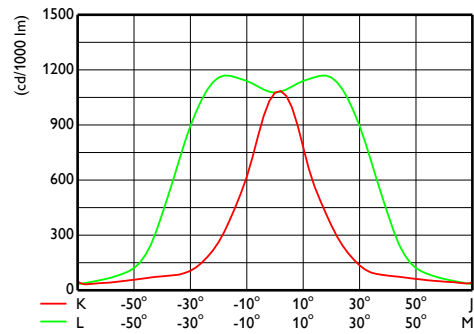

CoreLine tempo X-Large

Abmessungsskizzen

CoreLine Tempo BVP110/120/125/130/140

Photometrische Daten

OFPC1_BVP140T251xLED420-4S740S

OFCS1_BVP140T251xLED420-4S740S

OFPC1_BVP140T251xLED420-4S740S

OFCS1_BVP140T251xLED420-4S740S

CoreLine tempo X-Large